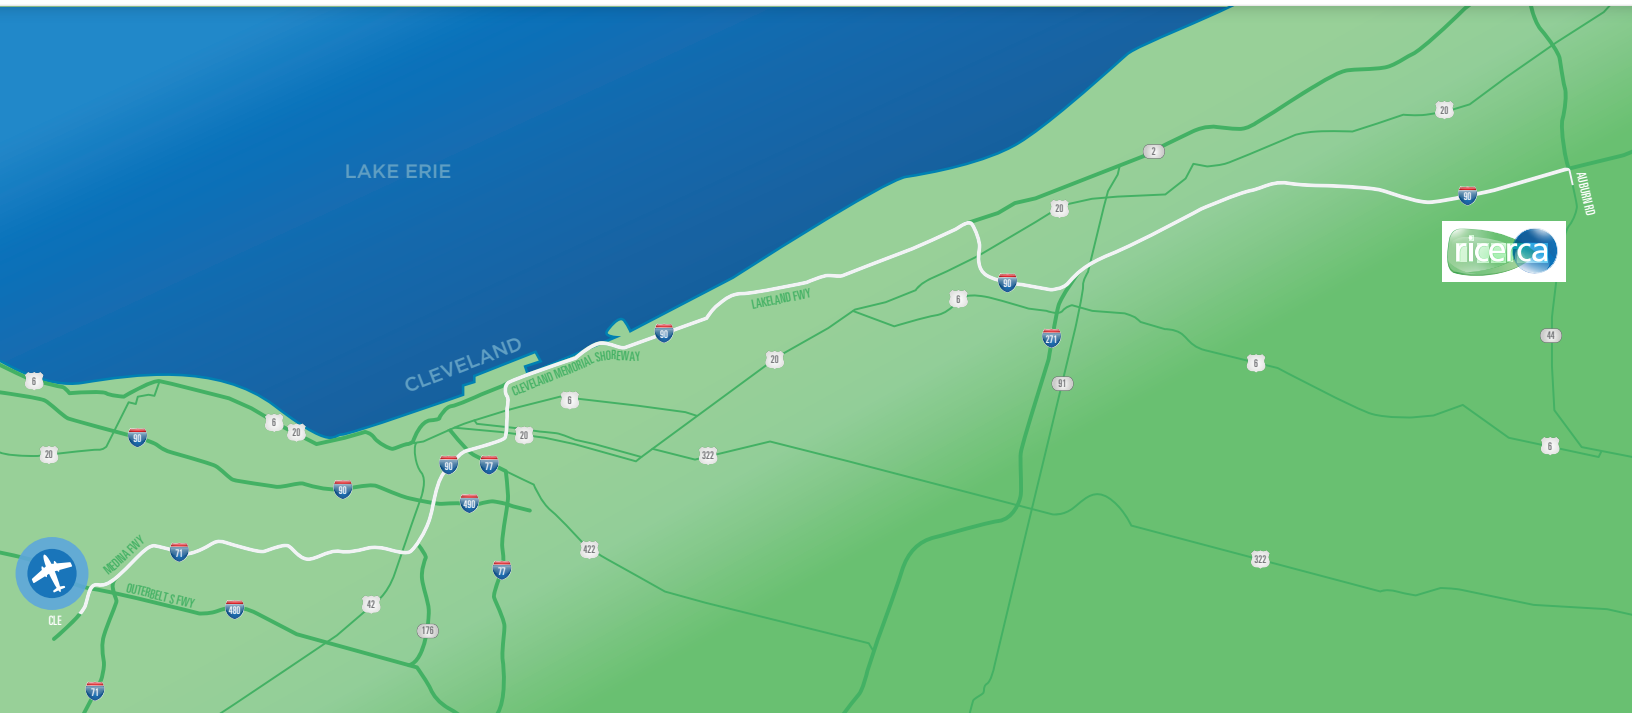

Making Sense of Science

**RICERCA HEADQUARTERS**  
7528 Auburn Road  
Concord, OH 44077  
USA

**TEL** +1 440 357 3300  
**FAX** +1 440 354 6276

## Directions to Ricerca From Cleveland Hopkins Airport

**EST TIME** 45 minutes to 1 hour

**EST DISTANCE** 44 miles

- > Take Route 237 North to Interstate 480 East.
- > Proceed to Interstate 271 North to the Interstate 90 East Interchange.
- > You will be driving toward Erie, Pa. There is approximately a 20 minute drive at this point to State Route 44 exit (Exit 200).
- > Exit at ramp and get in middle lane, proceed to light.
- > Turn left keeping to right lane, proceed to next intersection (Auburn Road) and turn right at the light. First drive on right is Ricerca's main entrance. (There is no Ricerca sign by the roadway. However, the first drive to the right on Auburn Road, just opposite the gas station and McDonald's, goes straight into Ricerca's parking lot.)
- > Proceed into parking lot to first building.
- > Park in Visitors area near the flagpole.
- > Come into the Main Lobby and let the Receptionist know you are here.